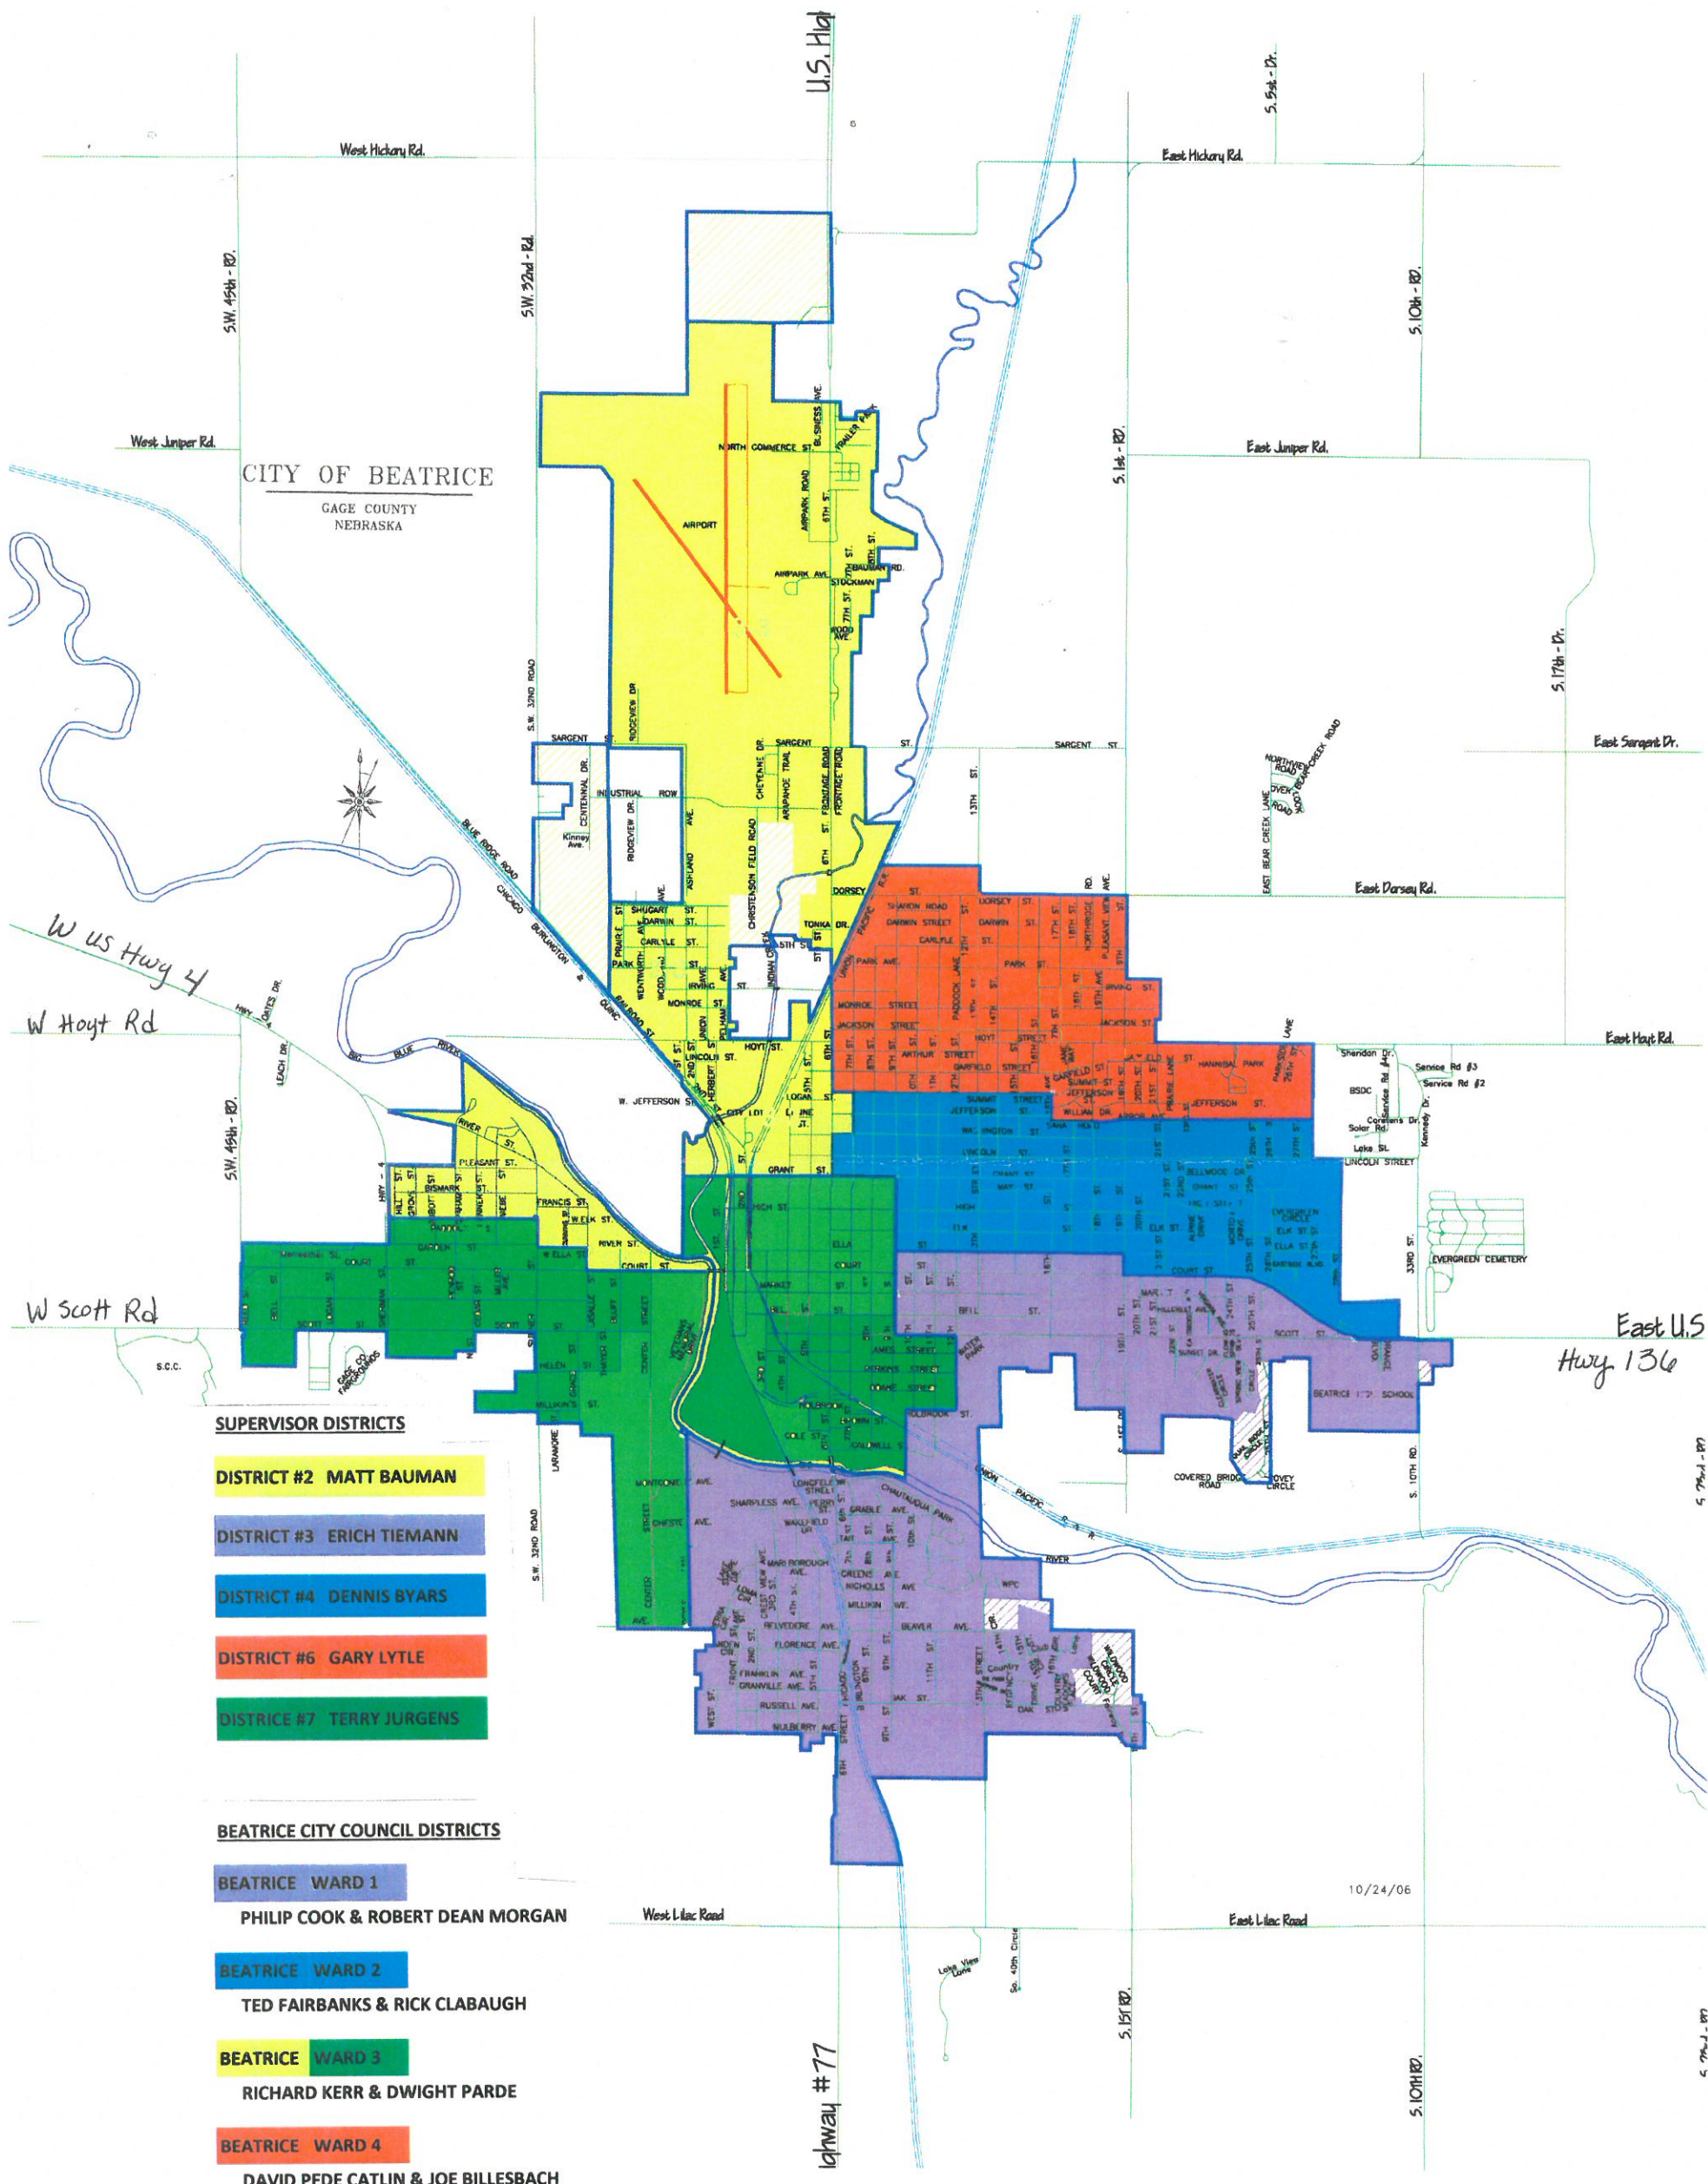

CITY OF BEATRICE

GAGE COUNTY
NEBRASKA

SUPERVISOR DISTRICTS

DISTRICT #2 MATT BAUMAN

DISTRICT #3 ERICH TIEMANN

DISTRICT #4 DENNIS BYARS

DISTRICT #6 GARY LYTLE

DISTRICT #7 TERRY JURGENS

BEATRICE CITY COUNCIL DISTRICTS

BEATRICE WARD 1

PHILIP COOK & ROBERT DEAN MORGAN

BEATRICE WARD 2

TED FAIRBANKS & RICK CLABAUGH

BEATRICE WARD 3

RICHARD KERR & DWIGHT PARDE

BEATRICE WARD 4

DAVID PEDE CATLIN & JOE BILLESBACH

S. 10th - RD.

S. 7th - RD.