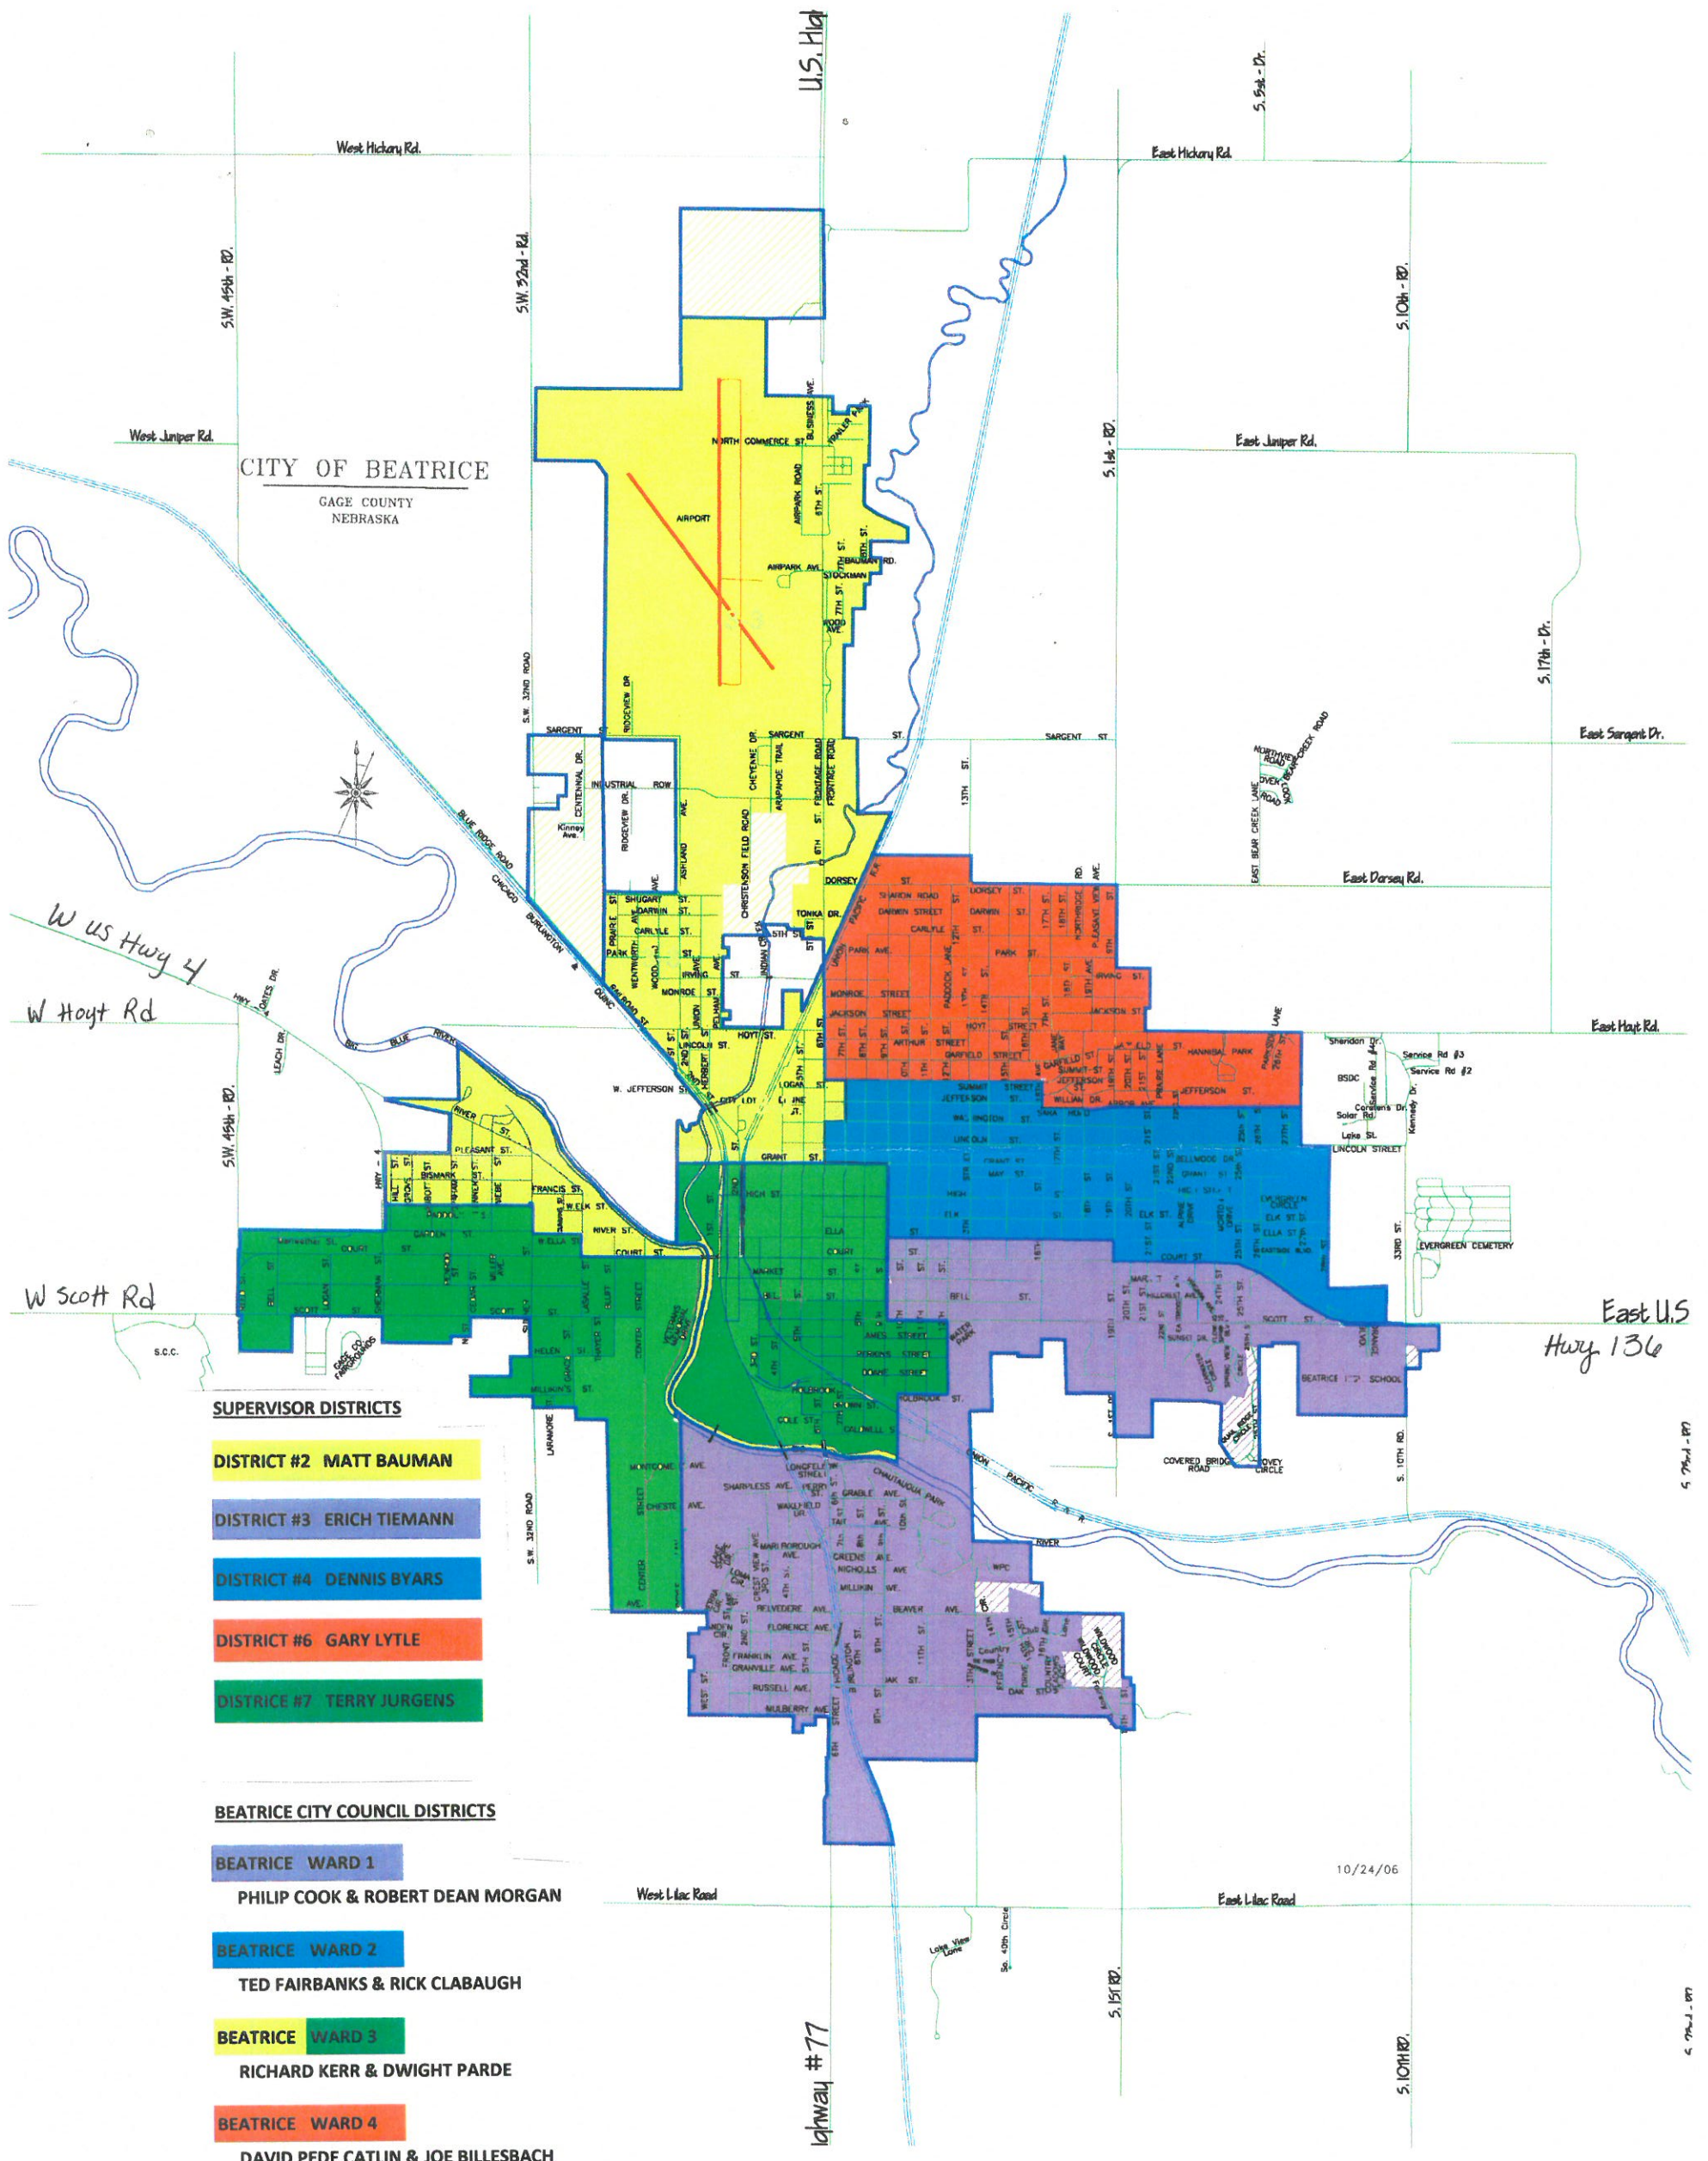

CITY OF BEATRICE
GAGE COUNTY
NEBRASKA

SUPERVISOR DISTRICTS

- DISTRICT #2 MATT BAUMAN**
- DISTRICT #3 ERICH TIEMANN**
- DISTRICT #4 DENNIS BYARS**
- DISTRICT #6 GARY LYTLE**
- DISTRICT #7 TERRY JURGENS**

BEATRICE CITY COUNCIL DISTRICTS

- BEATRICE WARD 1**
PHILIP COOK & ROBERT DEAN MORGAN
- BEATRICE WARD 2**
TED FAIRBANKS & RICK CLABAUGH
- BEATRICE WARD 3**
RICHARD KERR & DWIGHT PARDE
- BEATRICE WARD 4**
DAVID PEDE CATLIN & JOE BILLESBACH

Highway #77

10/24/06

S. 10th - R7

S. 7th - R7