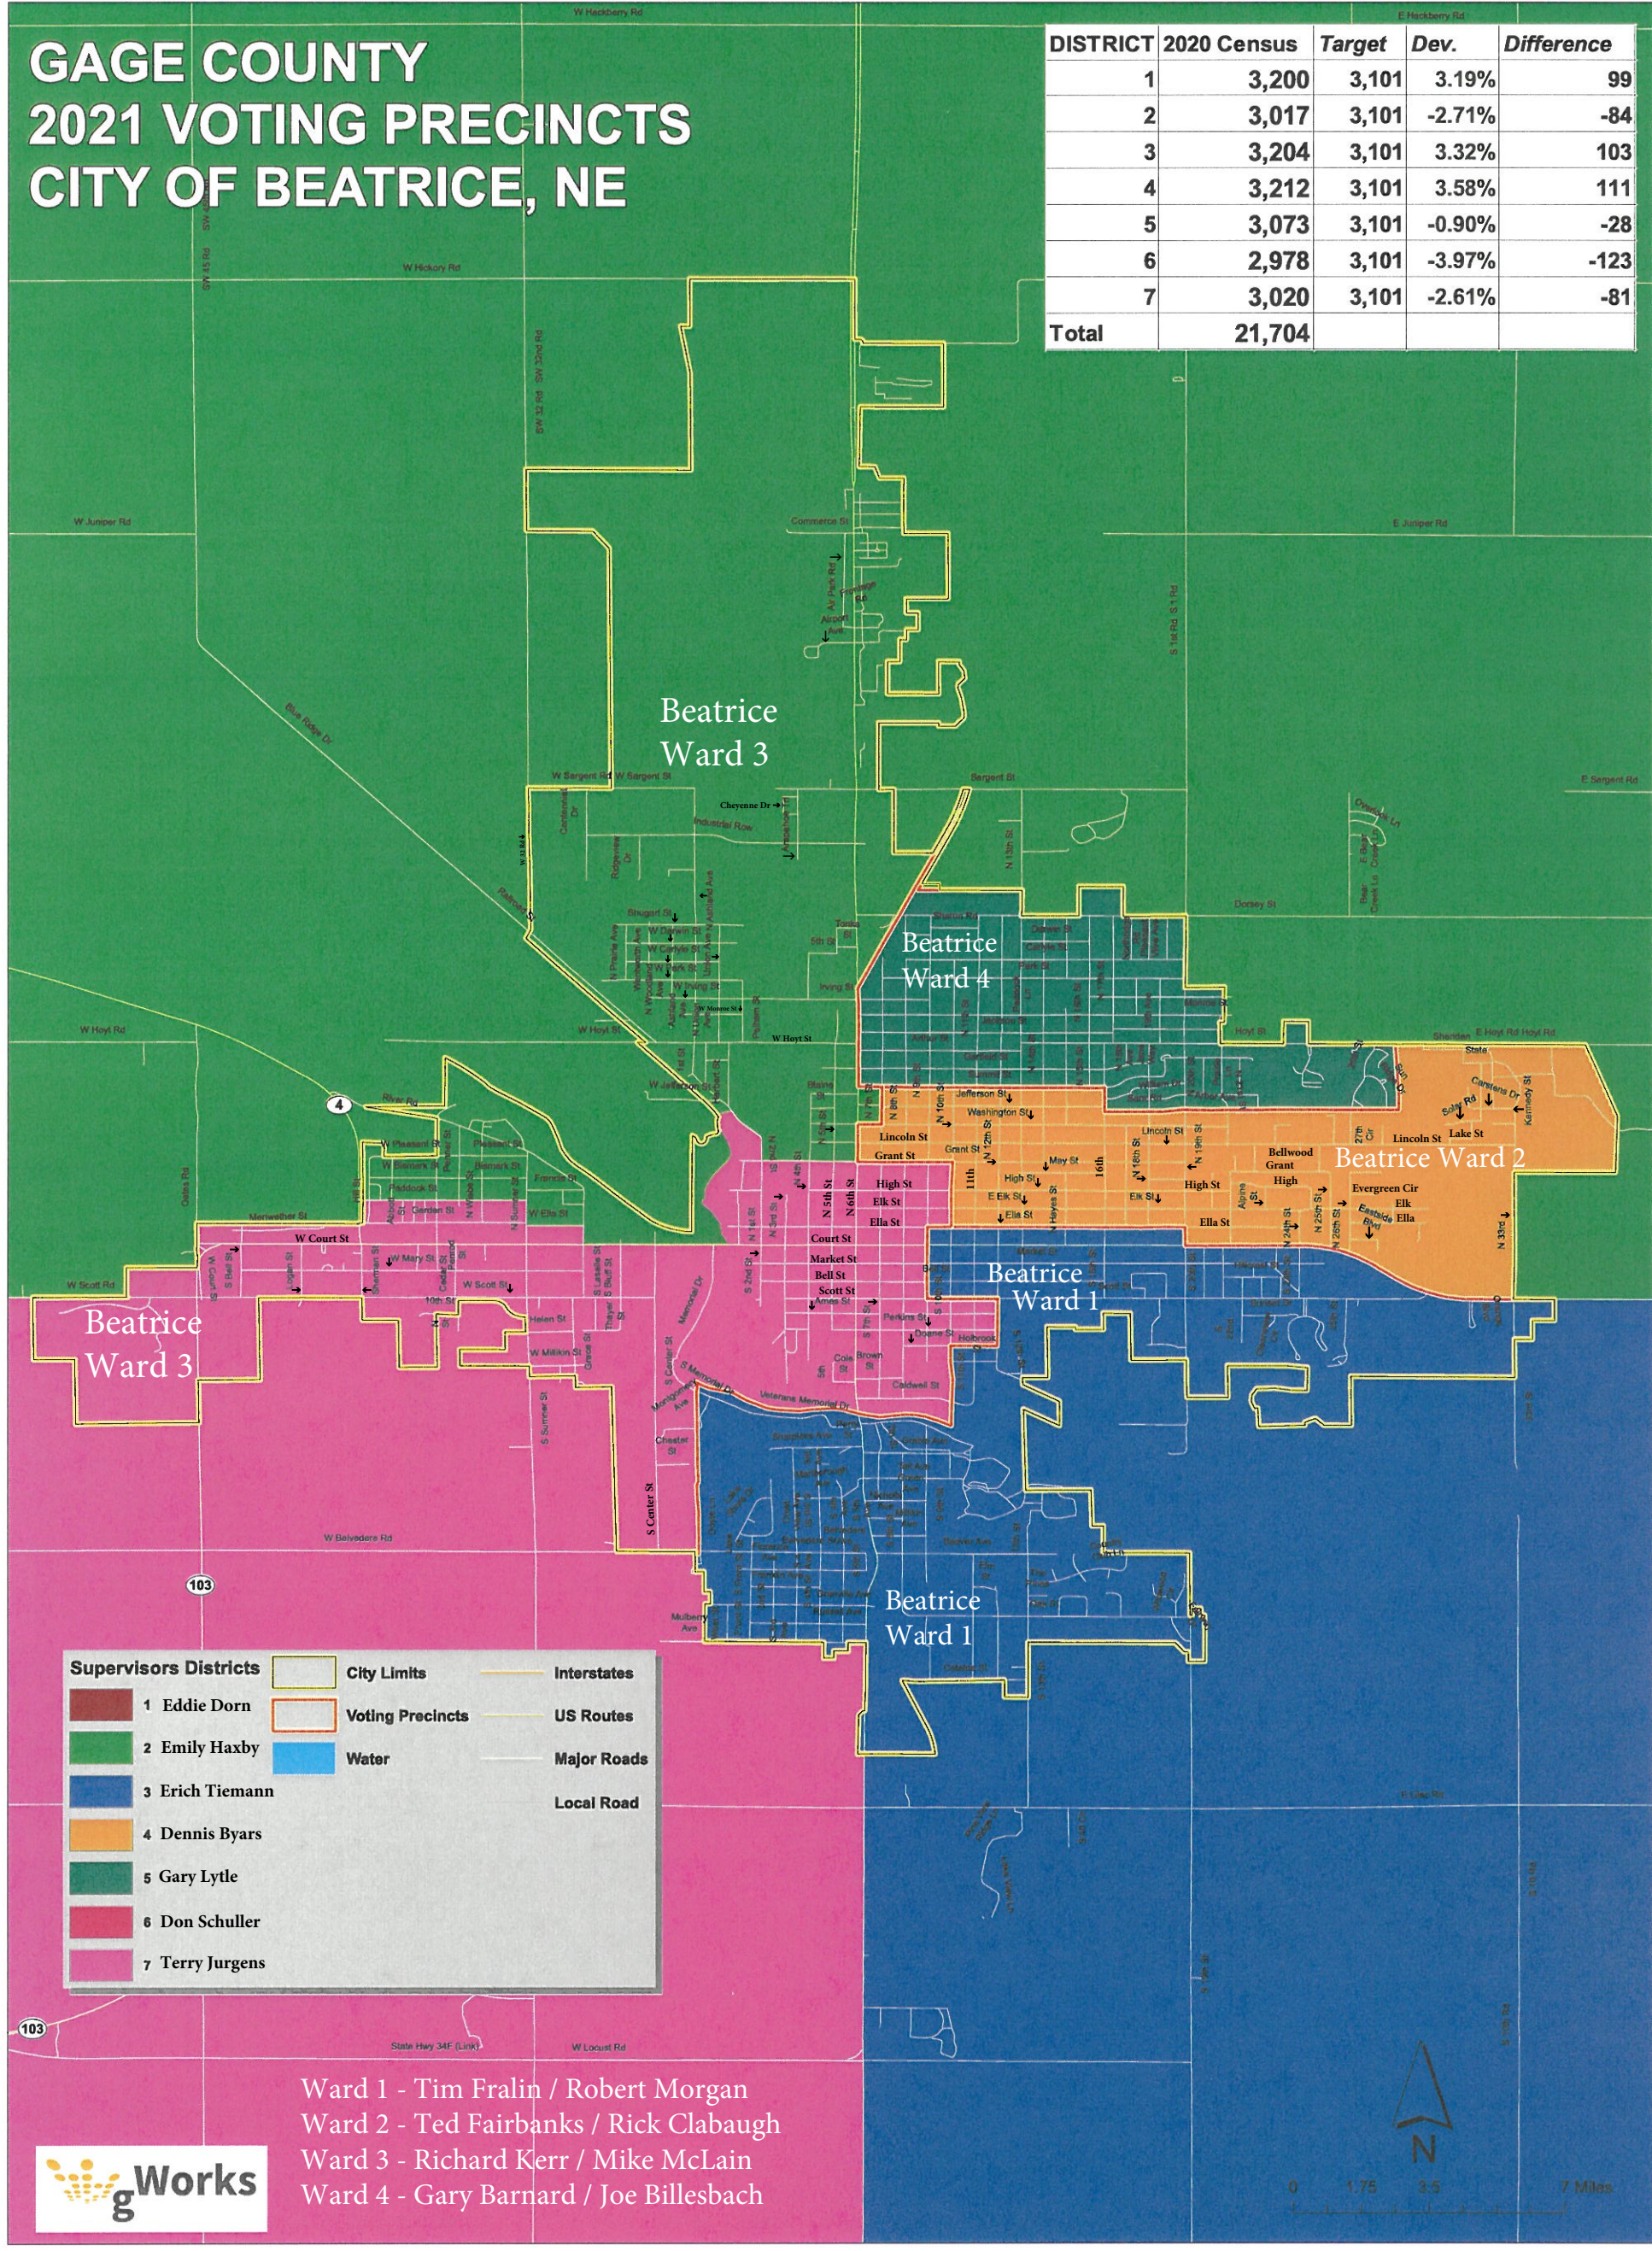

Beatrice Words with Supervisor Districts

GAGE COUNTY 2021 VOTING PRECINCTS CITY OF BEATRICE, NE

DISTRICT	2020 Census	Target	Dev.	Difference
1	3,200	3,101	3.19%	99
2	3,017	3,101	-2.71%	-84
3	3,204	3,101	3.32%	103
4	3,212	3,101	3.58%	111
5	3,073	3,101	-0.90%	-28
6	2,978	3,101	-3.97%	-123
7	3,020	3,101	-2.61%	-81
Total	21,704			

Supervisors Districts

- 1 Eddie Dorn
- 2 Emily Haxby
- 3 Erich Tiemann
- 4 Dennis Byars
- 5 Gary Lytle
- 6 Don Schuller
- 7 Terry Jurgens

City Limits

Voting Precincts

Water

Interstates

US Routes

Major Roads

Local Road

Ward 1 - Tim Fralin / Robert Morgan
 Ward 2 - Ted Fairbanks / Rick Clabaugh
 Ward 3 - Richard Kerr / Mike McLain
 Ward 4 - Gary Barnard / Joe Billesbach